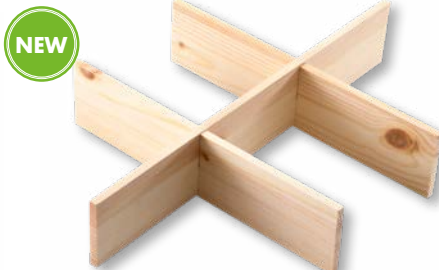

Storage box divider
pine wood | 6 compartments
69555 | 37 x 27 x 6.5 cm
GTIN: 4000270695551 | PU: 10