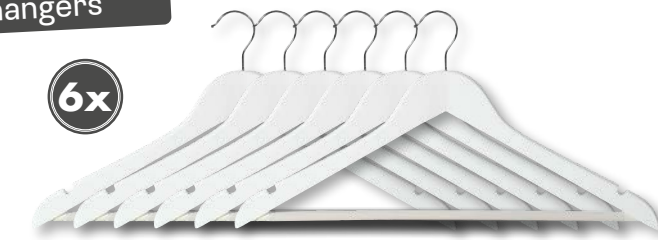

Wooden hangers

6x

**6 Shaped coat hangers** | lotus wood, white  
varnished   
67146 | width: 44.5 cm/thickness: 1.2 cm  
GTIN: 4000270671463 | PU: 12

5x

**5 Shaped coat hangers** | lotus wood  
67135 | width: 44.5 cm/thickness: 1.2 cm  
GTIN: 400027067135 | PU: 10 