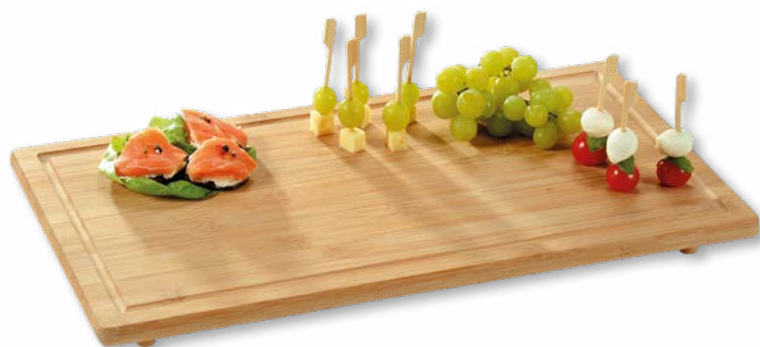

Cutting board & hob cover | bamboo
4 feet
58591 | 50 x 28 x 3 cm
foot height: 25 mm, wood thickness: 1.6 cm
GTIN: 4000270585913 | PU: 4
(scope of delivery: 1 plate)