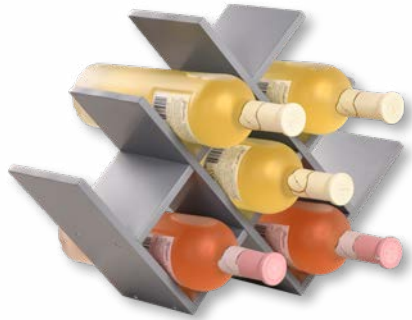

**Wine shelf**   
fibreboard

**69230** | 46.5 x 30 x 12  
GTIN: 4000270692307 | PU: 3

**Wine shelf**   
fibreboard

**69232** | 46.5 x 30 x 12  
GTIN: 4000270692321 | PU: 3

**Wine shelf**   
pine wood | flamed