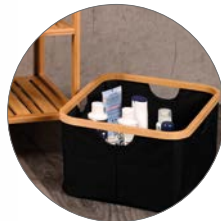

Shelf with basket | bamboo
4 shelves
basket made from recycled polyester
19438 | 44 x 34 cm, height: 93.5 cm
GTIN: 4000270194382 | PU: 1

NEW