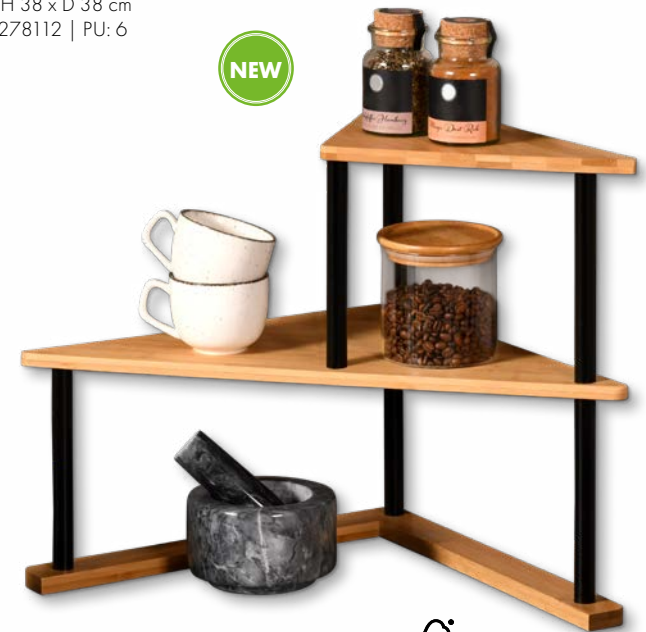

Kitchen corner shelf | fibreboard, concrete look, grey metal
27811 | W 53 x H 38 x D 38 cm
GTIN: 4000270278112 | PU: 6

NEW

Kitchen corner shelf | bamboo, black metal
58808 | W 52 x H 39 x D 29.5 cm
GTIN: 4000270588082 | PU: 4