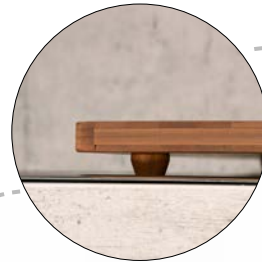

NEW

SET  
of 3

**Cutting board - set of 3**   
dark bamboo  
dimensions: 1x - 28.5 x 20 x 1.6 cm  
2x - 25 x 15 x 1 cm  
**59128** | GTIN: 4000270591280 | PU: 4

TREND

**Cutting board & hob cover**   
dark bamboo  
**59591** | 54 x 28 x 3 cm  
GTIN: 4000270595915 | PU: 4

TREND

**Cutting board & hob cover**   
dark bamboo  
**59599** | 56 x 50 x 3 cm  
GTIN: 4000270595998 | PU: 4

**Bread & cheese plate** | dark bamboo  
59442 | Ø 26 cm, thickness: 1.3 cm  
GTIN: 4000270594427 | PU: 4