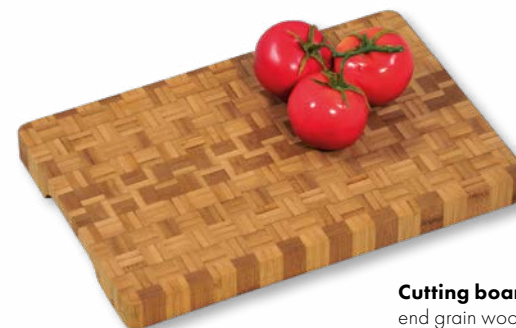

Cutting board | bamboo
end grain wood
58181 | 36 x 24 x 3 cm
GTIN: 4000270581819 | PU: 3