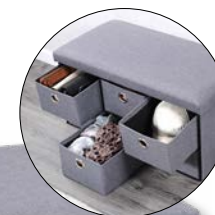

Upholstered chest | polyester and fibreboard
linen optic | 6 compartments | removable padded lid

15950 | 76 x 38 x 38 cm
GTIN: 4000270159503 | PU: 2